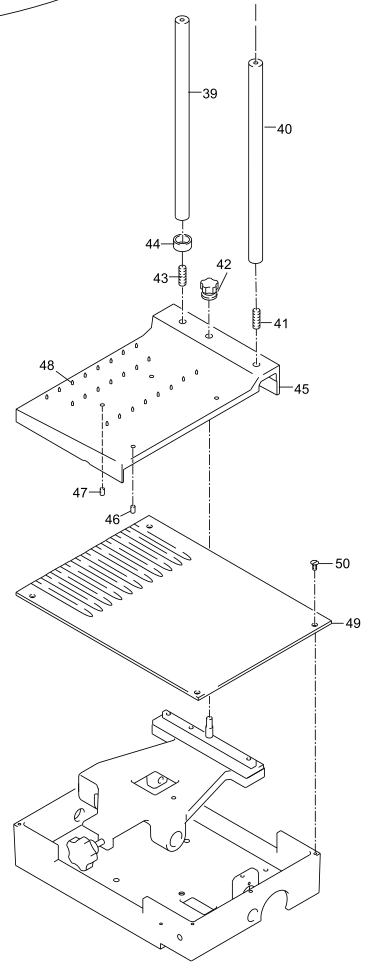

# Parts Breakdown

Model MS-IT-0350-M 13639

Cart

# Parts Breakdown

Model MS-IT-0350-M 13639

Meat Tray Assembly

Sold Complete

# Parts Breakdown

**Model MS-IT-0350-M 13639**

**Base**

| Item No. | Description                            | Position | Item No. | Description                     | Position | Item No. | Description           | Position |
|----------|--|----------|----------|---------------------------------|----------|----------|-----------------------|----------|
| 33278    | Screw TE for 13639                     | 1        | 33285    | Tray for 13639                  | 8        | 33292    | Thumb Screw for 13639 | 15       |
| 33279    | Washer for 13639                       | 2        | 33286    | Blade Assembly Casing for 13639 | 9        | 33293    | Screw for 13639       | 16       |
| 33280    | Washer for 13639                       | 3        | 33287    | Pin for 13639                   | 10       | 33296    | Tray for 13639        | 19       |
| 33281    | Square Bar Support for Plate for 13639 | 4        | 33288    | Pin for 13639                   | 11       | 33297    | Housing for 13639     | 20       |
| 33282    | Plate Stop for 13639                   | 5        | 33289    | Chain Guard for 13639           | 12       | 33298    | Foot for 13639        | 21       |
| 33283    | Washer for 13639                       | 6        | 33290    | Screw for 13639                 | 13       | 33299    | Nut for 13639         | 22       |
| 33284    | Screw for 13639                        | 7        | 33291    | Screw for 13639                 | 14       | 33300    | Washer for 13639      | 23       |