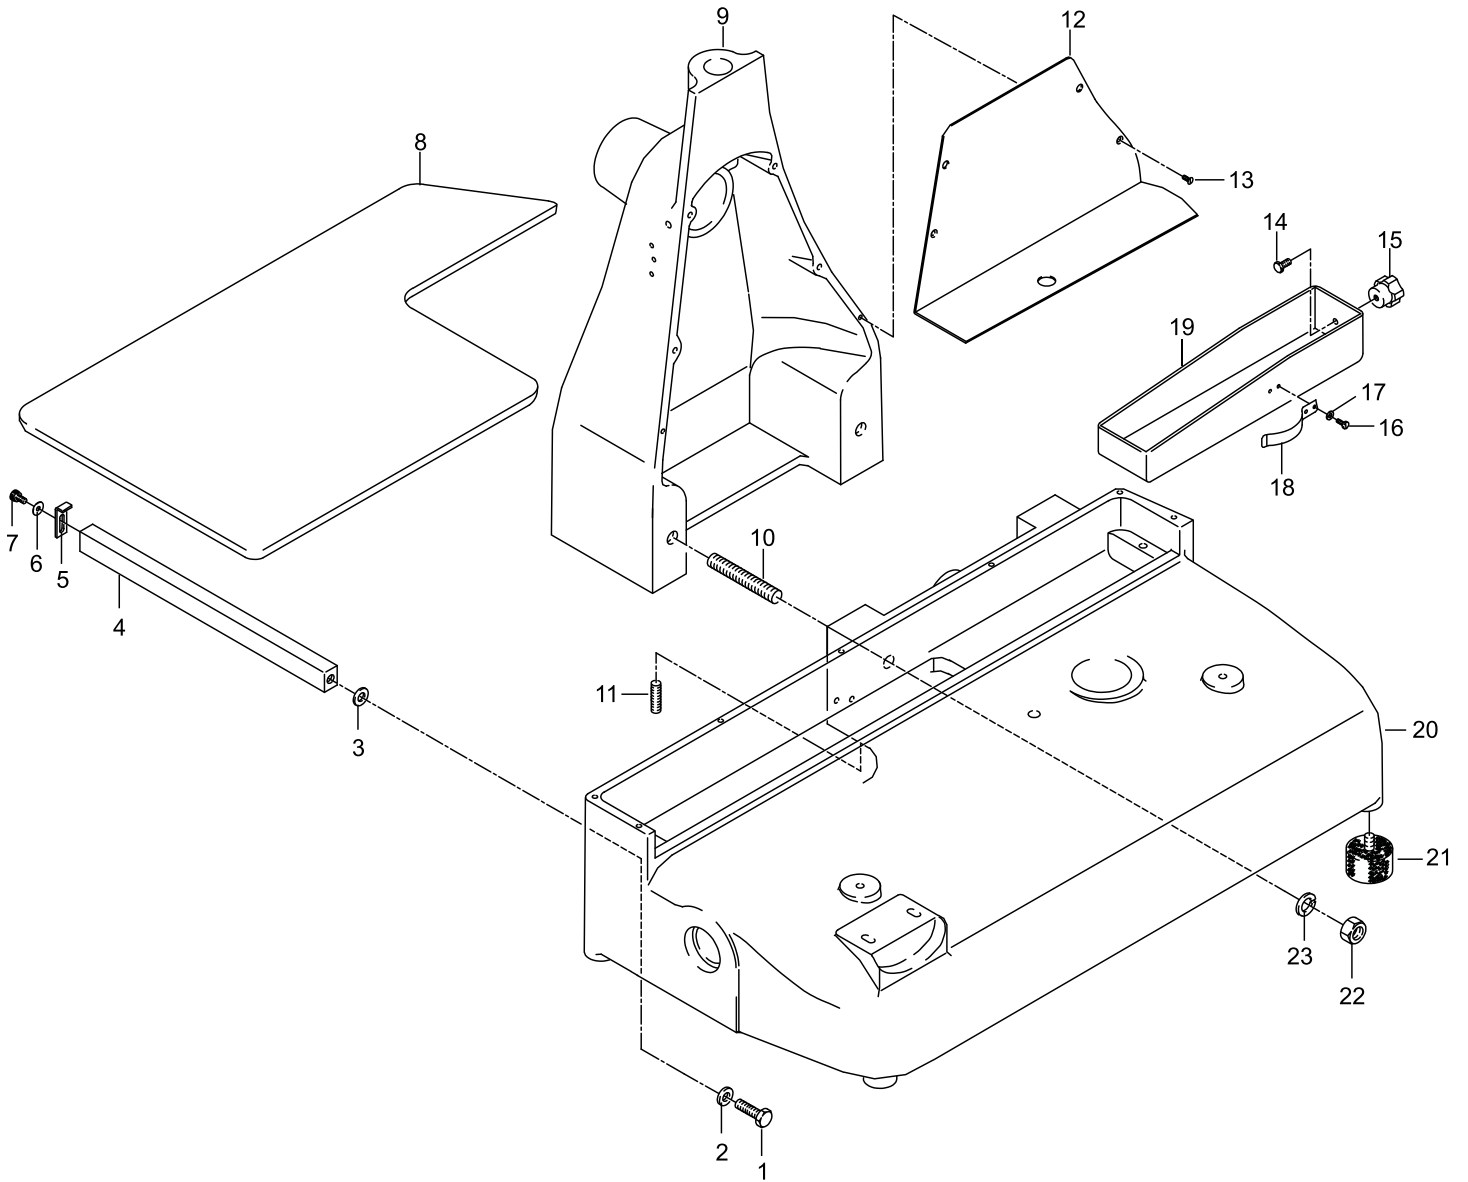

Parts Breakdown

Model MS-IT-0350-M 13639

Base