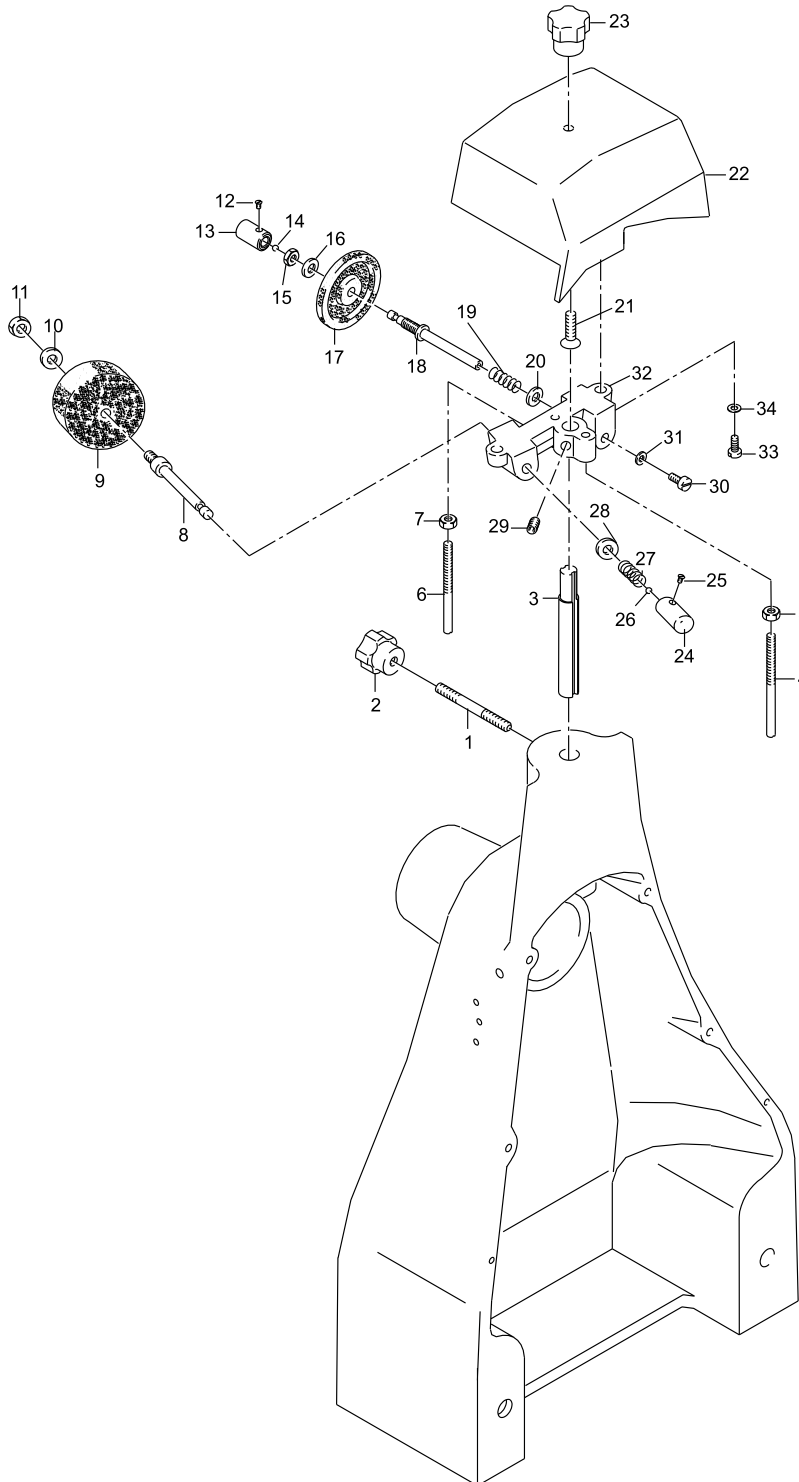

Parts Breakdown

Model MS-IT-0350-M 13639

Sharpening Assembly