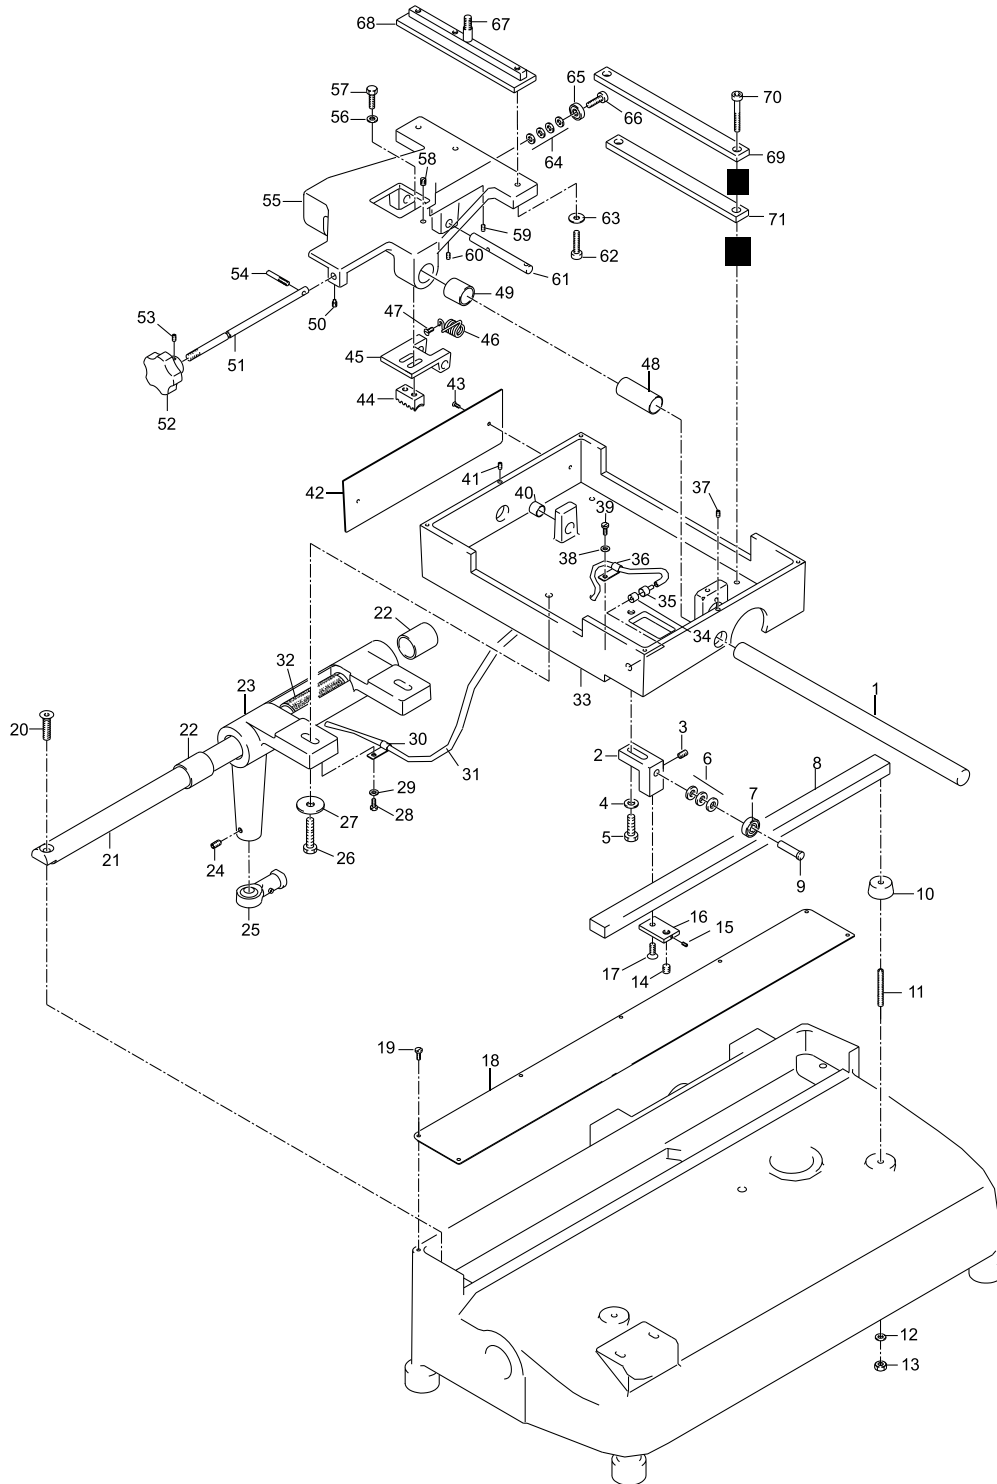

# Parts Breakdown

Model MS-IT-0350-M 13639

Cart

# Parts Breakdown

Model MS-IT-0350-M 13639

Meat Tray Assembly

Sold Complete

# Parts Breakdown

**Model MS-IT-0350-M 13639**

**Base**

| Item No. | Description                            | Position | Item No. | Description                     | Position | Item No. | Description           | Position |
|----------|--|----------|----------|---------------------------------|----------|----------|-----------------------|----------|
| 33278    | Screw TE for 13639                     | 1        | 33285    | Tray for 13639                  | 8        | 33292    | Thumb Screw for 13639 | 15       |
| 33279    | Washer for 13639                       | 2        | 33286    | Blade Assembly Casing for 13639 | 9        | 33293    | Screw for 13639       | 16       |
| 33280    | Washer for 13639                       | 3        | 33287    | Pin for 13639                   | 10       | 33296    | Tray for 13639        | 19       |
| 33281    | Square Bar Support for Plate for 13639 | 4        | 33288    | Pin for 13639                   | 11       | 33297    | Housing for 13639     | 20       |
| 33282    | Plate Stop for 13639                   | 5        | 33289    | Chain Guard for 13639           | 12       | 33298    | Foot for 13639        | 21       |
| 33283    | Washer for 13639                       | 6        | 33290    | Screw for 13639                 | 13       | 33299    | Nut for 13639         | 22       |
| 33284    | Screw for 13639                        | 7        | 33291    | Screw for 13639                 | 14       | 33300    | Washer for 13639      | 23       |