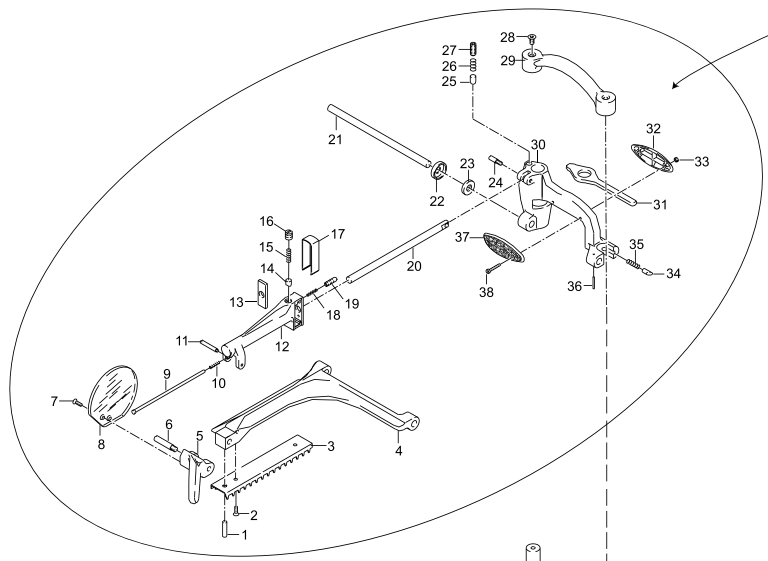

# Parts Breakdown

Model MS-IT-0350-M 13639

Meat Tray Assembly

Sold Complete

## Meat Tray Assembly

| Item No. | Description                     | Position | Item No. | Description         | Position | Item No. | Description            | Position |
|----------|---------------------------------|----------|----------|---------------------|----------|----------|------------------------|----------|
| 33524    | Complete Arm Assembly for 13639 | 1 - 38   | 33529    | Set Screw for 13639 | 43       | 33534    | Steel Pin for 13639    | 48       |
| 33525    | Column for 13639                | 39       | 33530    | Spacer for 13639    | 44       | 33535    | Bottom Plate for 13639 | 49       |
| 33526    | Column for 13639                | 40       | 33531    | Top Plate for 13639 | 45       | 33536    | Screw for 13639        | 50       |
| 33527    | Set Screw for 13639             | 41       | 33532    | Set Screw for 13639 | 46       |          |                        |          |
| 33528    | Tightening Knob for 13639       | 42       | 33533    | Set Screw for 13639 | 47       |          |                        |          |