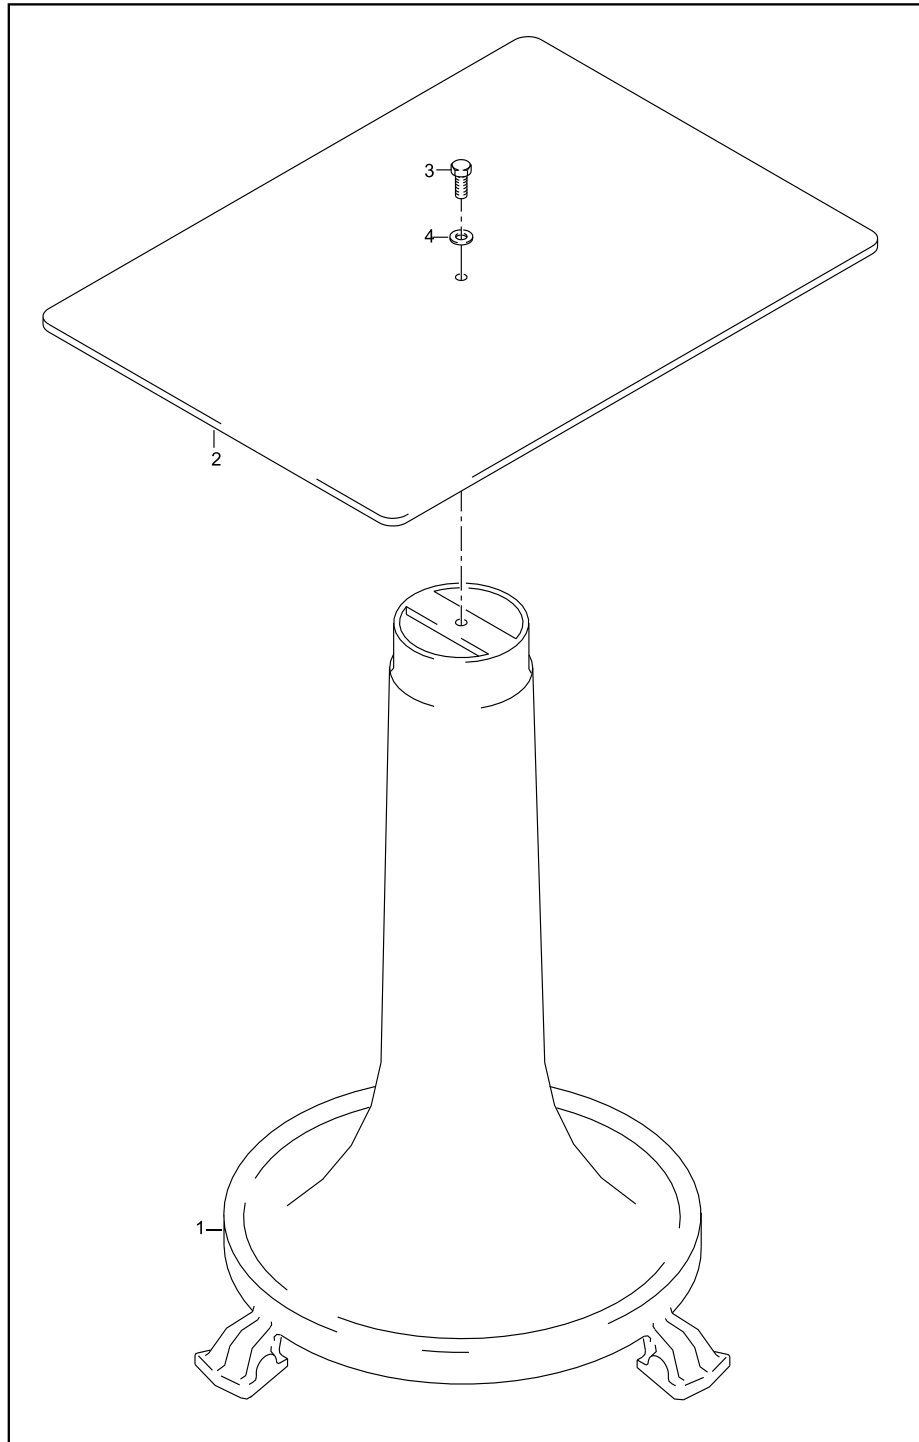

# Parts Breakdown

**Model MS-IT-0350-M 13639**

**Base**

| Item No. | Description                            | Position | Item No. | Description                     | Position | Item No. | Description           | Position |
|----------|--|----------|----------|---------------------------------|----------|----------|-----------------------|----------|
| 33278    | Screw TE for 13639                     | 1        | 33285    | Tray for 13639                  | 8        | 33292    | Thumb Screw for 13639 | 15       |
| 33279    | Washer for 13639                       | 2        | 33286    | Blade Assembly Casing for 13639 | 9        | 33293    | Screw for 13639       | 16       |
| 33280    | Washer for 13639                       | 3        | 33287    | Pin for 13639                   | 10       | 33296    | Tray for 13639        | 19       |
| 33281    | Square Bar Support for Plate for 13639 | 4        | 33288    | Pin for 13639                   | 11       | 33297    | Housing for 13639     | 20       |
| 33282    | Plate Stop for 13639                   | 5        | 33289    | Chain Guard for 13639           | 12       | 33298    | Foot for 13639        | 21       |
| 33283    | Washer for 13639                       | 6        | 33290    | Screw for 13639                 | 13       | 33299    | Nut for 13639         | 22       |
| 33284    | Screw for 13639                        | 7        | 33291    | Screw for 13639                 | 14       | 33300    | Washer for 13639      | 23       |