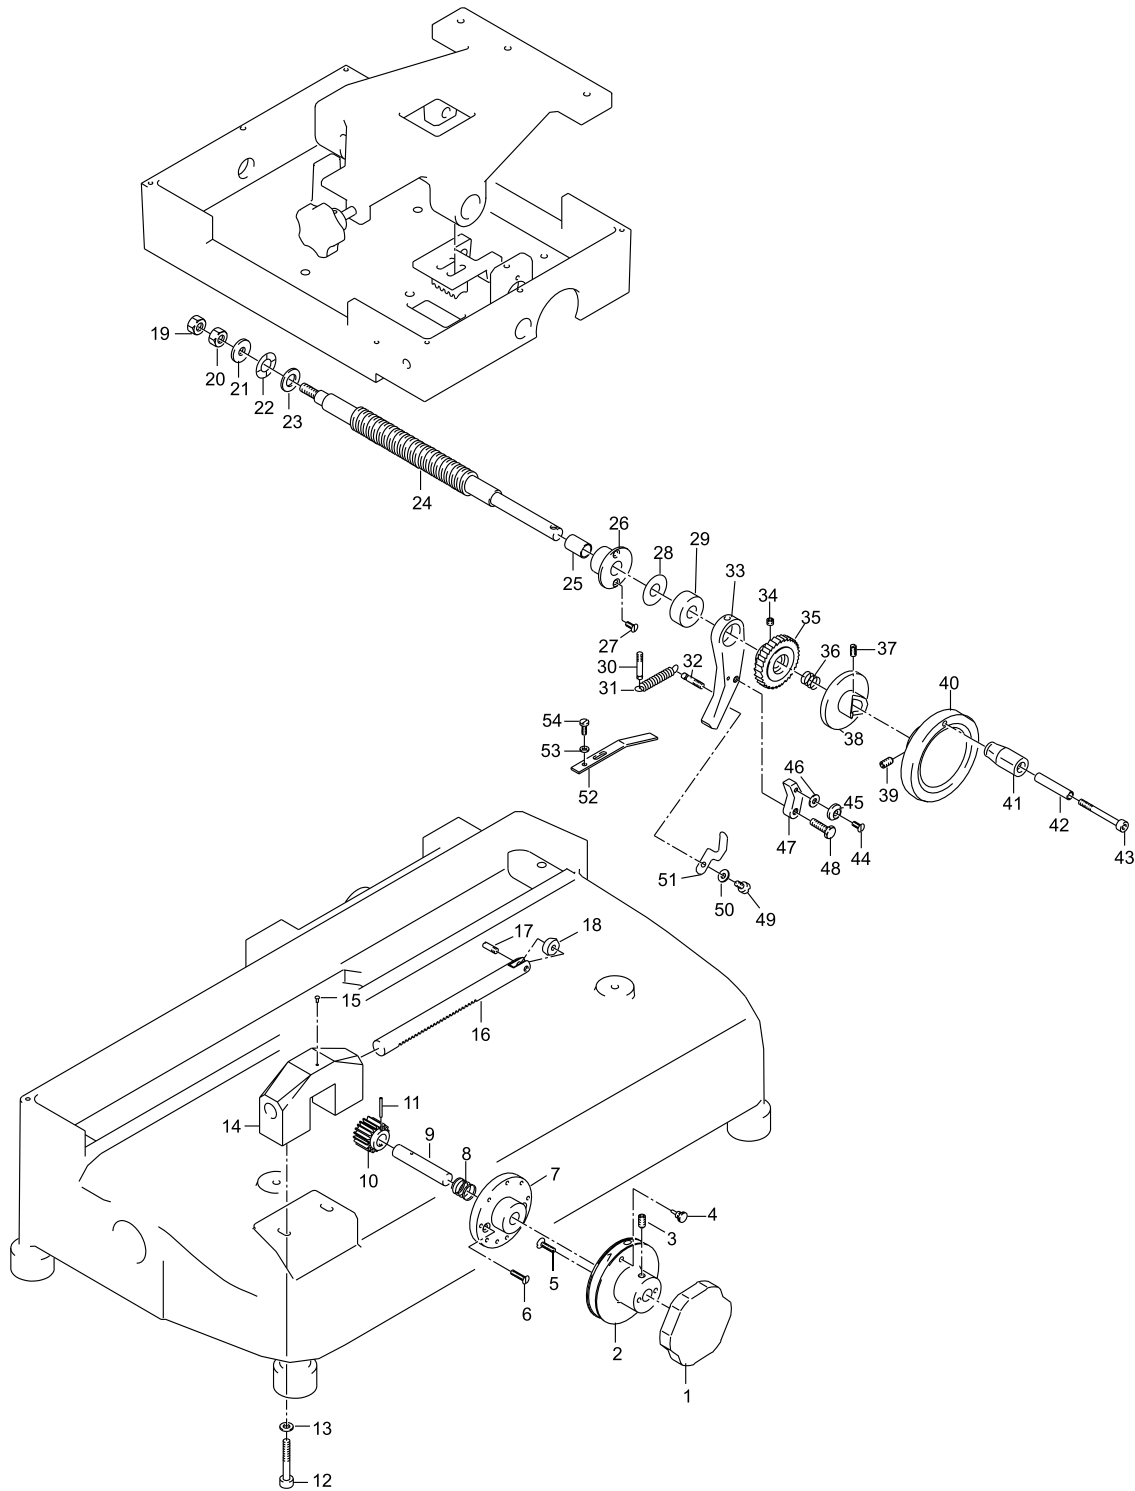

Parts Breakdown

Model MS-IT-0350-M 13639

Advancement Cart